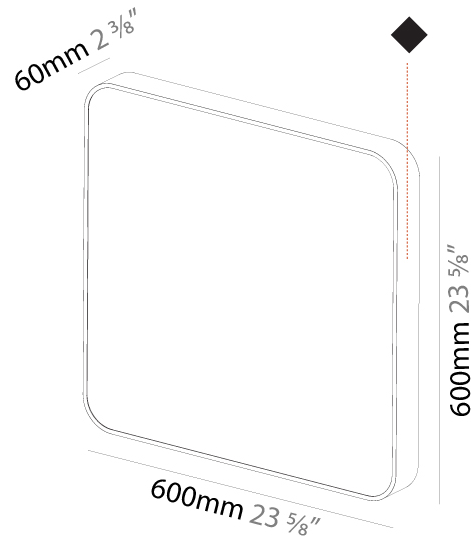

GENERAL

Series: Smoothy
Subseries: Smoothy Flat
Brand: Prolicht
Division: Architectural
Mounting Type: Surface
Mounting Location: Ceiling
Subcategory: Ambient

PHYSICAL

Shape: Square
Length (mm): 600
Length (in): 23 5/8
Height (mm): 600
Depth (mm): 60
Height (in): 23 5/8
Depth (in): 2 3/8
Light Distribution: Direct
Weight (kg): 8.458
Weight (lbs): 18.61
Diffuser: PMMA - Opal
Fixture Finish: SSR / BKV / CWI / CRY / HAB / LAG / UFT / ITA / RUA / RUR / MIC / FTG / MYG / TWT / LOD / PUS / FRO / FUP / KIA / POP / BLS / SPG / MEY / GOH / GUM / CHC / COM / ABZ / JAG / OBR / MOS / ROR
Fixture Material: Extruded Aluminum / Steel

ELECTRICAL

Lamp Type: LED (Zhaga Standard)
Input Wattage (W): 55
Total Output Wattage (W): 49.7
Dimming: Non-Dimmable
Driver Included: Yes
Driver Location: Integrated
Driver Type: Constant Current - Universal
Driver Class: Class 2
Input Voltage (V): 120 - 277
Constant Current (MA): 350
Upon Request: (Not included - see components) Integral: 0-10Vdc dimming / Phase dimming 120Vac only

LED

Color Temperature (°K): 3000 / 3500 / 4000
Max. Delivered Lumen (lm): 4810 / 4880 / 4980
CRI: >80 CRI
Lamp Life (hrs): 50000

OPTICAL

RATINGS AND CERTIFICATIONS

Certified By: Certified for North American Standards
IP rating: IP20