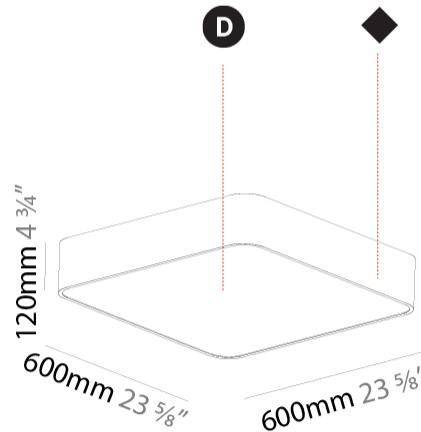

GENERAL

Series: Smoothy
Subseries: Smoothy Standard
Brand: Prolicht
Division: Architectural
Mounting Type: Surface
Mounting Location: Ceiling
Subcategory: Ambient

PHYSICAL

Shape: Square
Length (mm): 600
Length (in): 23 5/8
Width (mm): 600
Width (in): 23 5/8
Height (mm): 120
Height (in): 4 3/4
Light Distribution: Direct
Weight (kg): 11.315
Weight (lbs): 24.89
Diffuser: [PMMA - Opal or Micro-Prism](#)
Fixture Finish: [SSR / BKV / CWI / CRY / HAB / LAG / UFT / ITA / RUA / RUR / MIC / FTG / MYG / TWT / LOD / PUS / FRO / FUP / KIA / POP / BLS / SPG / MEY / GOH / GUM / CHC / COM / ABZ / JAG / OBR / MOS / ROR](#)
Fixture Material: [Extruded Aluminum / Steel](#)

ELECTRICAL

Lamp Type: LED (Zhaga Standard)
Input Wattage (W): 55
Total Output Wattage (W): 49.7
Dimming: [Non-Dimmable](#)
Driver Included: Yes
Driver Location: Integrated
Driver Type: Constant Current - Universal
Driver Class: Class 2
Input Voltage (V): 120 - 277
Constant Current (mA): 350
Upon Request: (Not included - see components) Integral: 0-10Vdc dimming / Phase dimming 120Vac only

LED

Color Temperature (°K): [3000 / 3500 / 4000](#)
Max. Delivered Lumen (lm): 5520 / 5606 / 5720
CRI: >80 CRI
Efficiency (%): 0.867
Lamp Life (hrs): 50000

OPTICAL

RATINGS AND CERTIFICATIONS

Certified By: Certified for North American Standards
IP rating: IP20